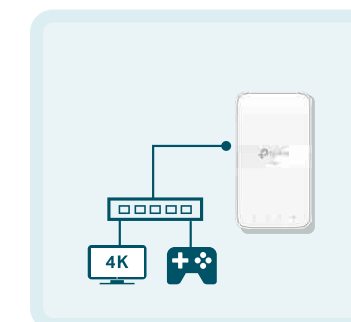

- Electrical Wiring
- Ethernet Cable
- 📶 2.4 GHz 300 Mbps[†]
- 📶 5 GHz 433 Mbps[†]

HomePlug AV2 Standard Compliant

Provides users with stable, high-speed data transfer rates of up to 1000 Mbps on a line length of up to 300 meters.[†]

One-Touch Wi-Fi Configuration

With just a tap, copy your router's wireless settings onto the extender to share the same SSID and password.

Gigabit Ethernet for Reliable Connections

Provide warp-speed wired connections for 4K HD streaming, lag-free gaming, and more.

Easy Setup and Management

Quickly set up a secured Powerline network with Plug & Play and easily manage it via the tpPLC app, Utility, and/or Web Interface.

Features

Speed

- **Wireless AC Standard** – AC1200 dual band Wi-Fi (867Mbps on 5GHz & 300Mbps on 2.4GHz) allows streaming, gaming, emailing, browsing and posting on your wireless devices, throughout your home
- **HomePlug AV2** – Provides up to 1000Mbps high-speed data transmission over a home's existing electrical wiring
- **Gigabit Ethernet Ports** – Provide reliable high-speed wired connections for game consoles, smart TVs, and NAS
- **Speed Optimization** – Supports IGMP managed multicast IP transmission, optimizing IPTV streaming