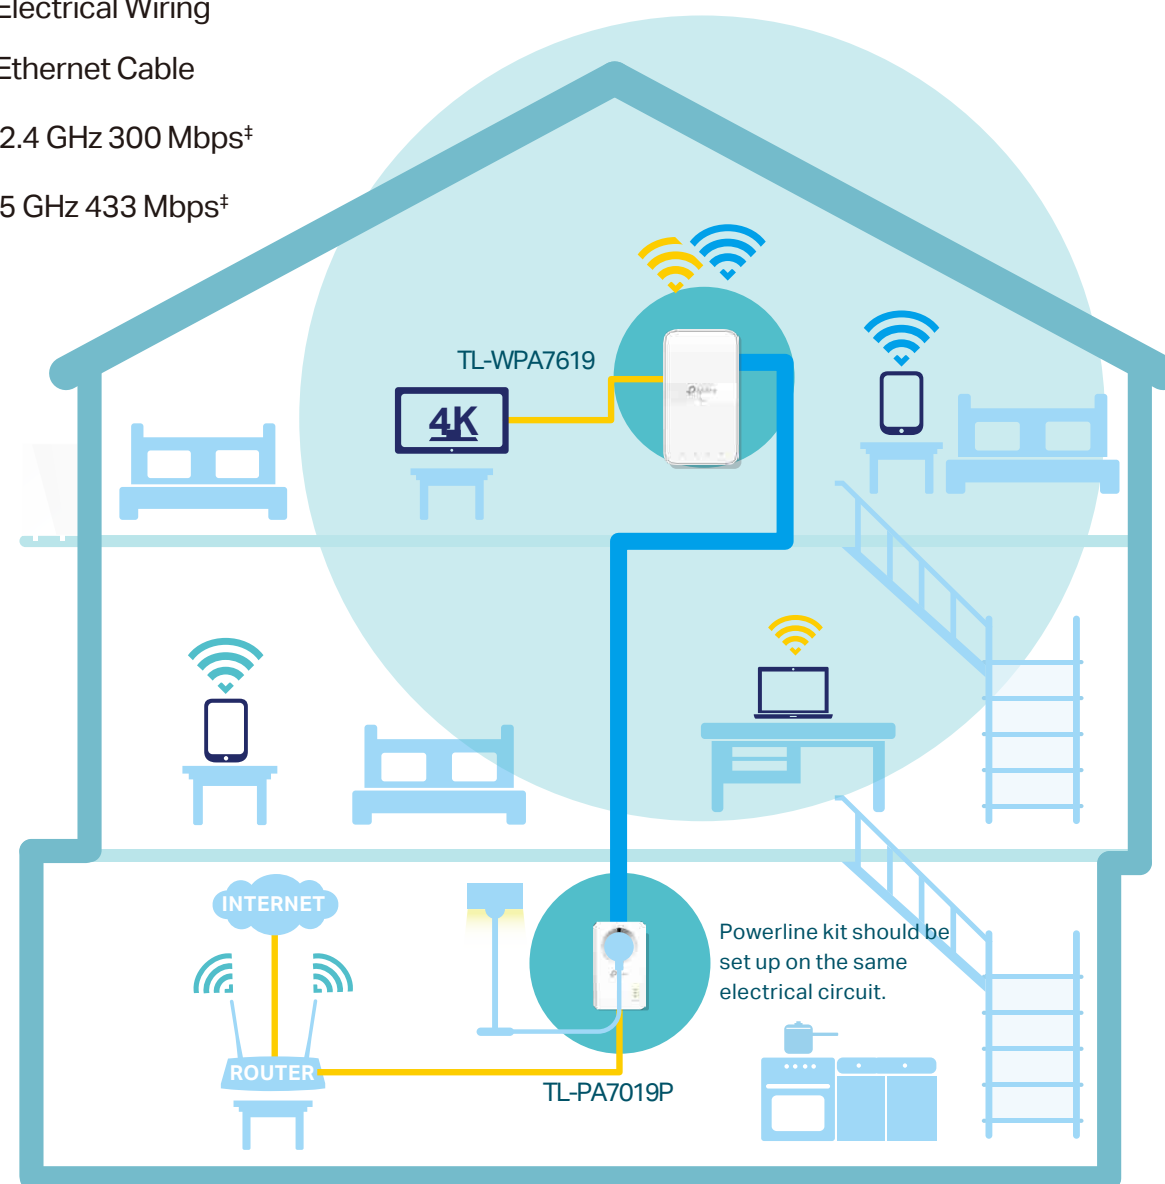

Highlights

Easily Extend Fast, Reliable Wi-Fi to Every Room

The AV1000 Gigabit Powerline ac Wi-Fi Kit brings internet to any area with a power outlet using your home's electrical wiring.

- No need for new wires or drilling
- Network passes through walls and floors

- Electrical Wiring
- Ethernet Cable
- 📶 2.4 GHz 300 Mbps[†]
- 📶 5 GHz 433 Mbps[†]

HomePlug AV2 Standard Compliant

Provides users with stable, high-speed data transfer rates of up to 1000 Mbps on a line length of up to 300 meters.[†]

One-Touch Wi-Fi Configuration

With just a tap, copy your router's wireless settings onto the extender to share the same SSID and password.

Gigabit Ethernet for Reliable Connections

Provide warp-speed wired connections for 4K HD streaming, lag-free gaming, and more.

Easy Setup and Management

Quickly set up a secured Powerline network with Plug & Play and easily manage it via the tpPLC app, Utility, and/or Web Interface.