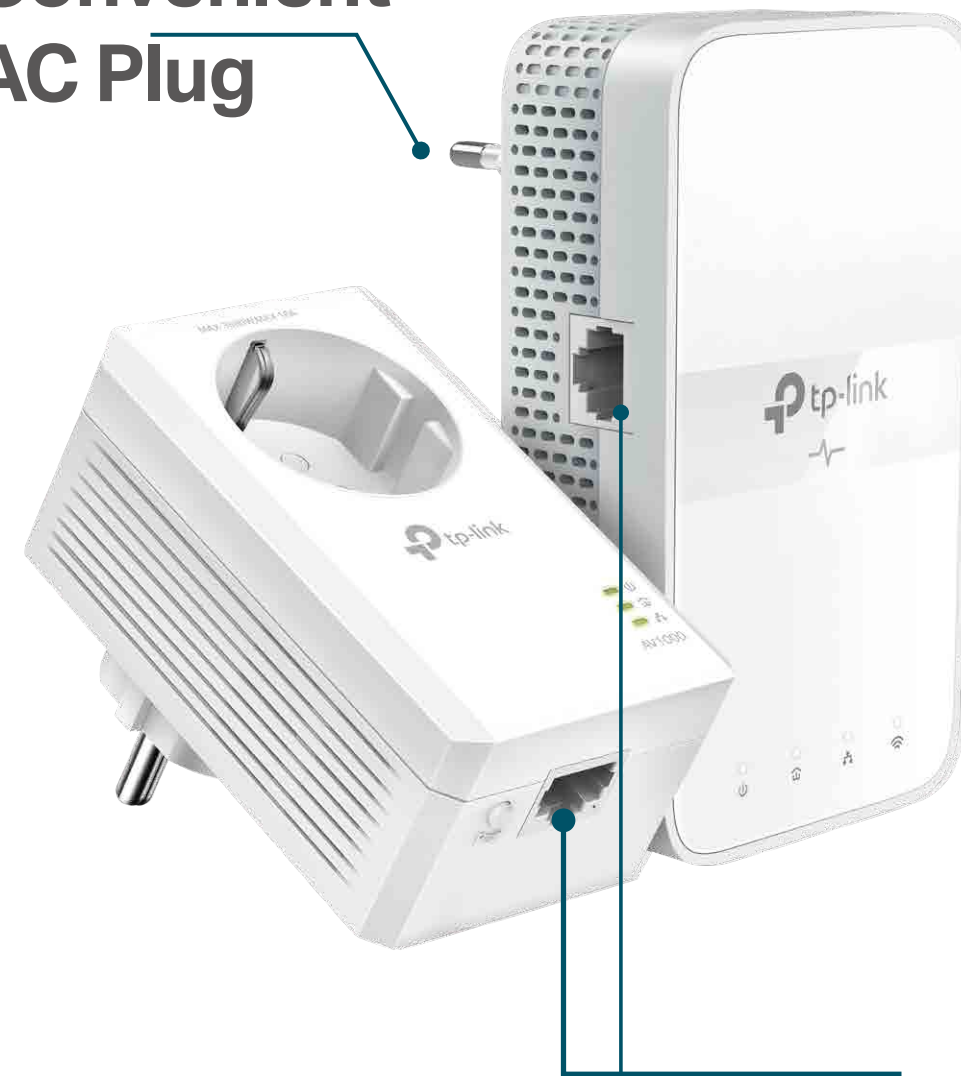

Specifications

Hardware

- Transmission Speeds:
  - Powerline: Up to 1000 Mbps
  - Ethernet: 10/100/1000 Mbps
- Standards and Protocols:
  - HomePlug AV2, HomePlug AV, IEEE 1901, IEEE 802.3, IEEE 802.3u, IEEE 802.3ab, IEEE 802.11b/g/n (2.4GHz), IEEE 802.11a/n/ac (5GHz)
- Interface: TL-WPA7619: 1 Ethernet Port; TL-PA7019P: 1 Ethernet Port
- Plug Type: EU
- Button: Pair, Reset, Wi-Fi Clone, LED On/Off
- LED Indicator: Power, Powerline, Ethernet, Wi-Fi
- Dimensions (W x D x H):
  - TL-WPA7619: 2.7 × 1.4 × 4.9 in. (69.5 × 35 × 124.1 mm)
  - TL-PA7019P: 2.3 × 1.7 × 3.7 in. (58 × 42 × 95 mm)
- IGMP: IGMP v1/v2/v3
- Range: Up to 300 meters/1000 feet over existing electrical wiring
- Compatibility:
  - Compatible with all HomePlug AV & AV2 standard powerline adapters

Convenient AC Plug

Pair Button
Instantly sync and secure all adapters on your network

LED On/Off Button

Wi-Fi Button
One-touch Wi-Fi configuration automatically copies your router's name and password

Gigabit Ethernet Ports
Create faster connections for PCs, game consoles, STBs, and more